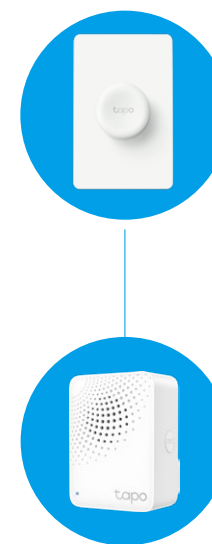

Tapo Smart Remote Dimmer Switch

Tapo S200D

One Tap

Double Tap

Rotate

Work with Tapo devices

Tapo Hub Required

// Tapo Smart Ecosystem

Tapo is the easy way to turn your home into a smart home. With the Tapo Hub as a bridge, Tapo Smart Dimmer Switch works with a wide range of Tapo accessories. So you can easily control and monitor your home from anywhere.

// Control Your Smart Devices with Tapo Dimmer Switch

Turn On/Off Devices

Customize Tapo Lighting

Build Smart Doorbell

// Features

- **Multiple Ways to Control** – Tap, double tap, or rotate to control your home devices easily and smartly.
- **Smart Home Control** – Turn on/off and dim your Tapo smart lights, trigger a preset scene to control multiple lights in just one or two taps.
- **Real-Time Notifications** – Trigger Hub alarm and send you notifications via Tapo app whenever the button is triggered.
- **Work with Tapo Devices** – Trigger your home routines with smart actions.
- **Easy and Flexible Placement** – No wire needed. Mount it wherever you want to make smart control within reach.
- **Battery Powered** – Battery-powered design with 1+ year[#] battery life.
- **Device Sharing** – Easily share management permissions with each member of your family.
- **Easy Setup and Use** – Set up quickly and easily through the free Tapo app.

// Specifications

General

- Wireless: 922 MHz*
- Size:
Plate: 128×84×7.6 mm
Button: Φ43.5×16.9 mm
- Mounting options: Freestanding, Wall mounting
- Notifications: Tapo Hub alarm, Tapo app notifications
- Battery Life: CR2032, 1 Year+#