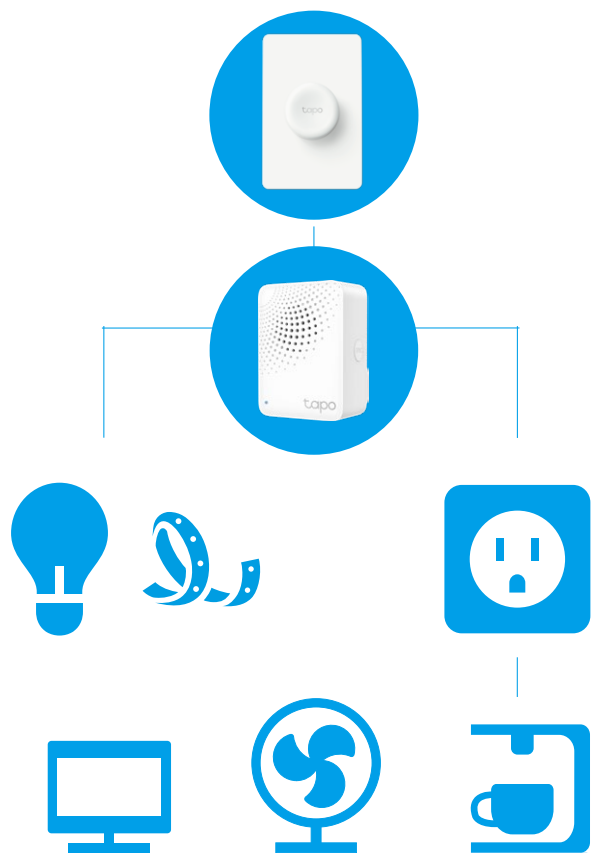

Tapo Smart Remote Dimmer Switch

Tapo S200D

One Tap

Double Tap

Rotate

Work with Tapo devices

Tapo Hub Required

// Tapo Smart Ecosystem

Tapo is the easy way to turn your home into a smart home. With the Tapo Hub as a bridge, Tapo Smart Dimmer Switch works with a wide range of Tapo accessories. So you can easily control and monitor your home from anywhere.

// Control Your Smart Devices with Tapo Dimmer Switch

Turn On/Off Devices

Customize Tapo Lighting

Build Smart Doorbell

// Features

- **Multiple Ways to Control** – Tap, double tap, or rotate to control your home devices easily and smartly.
- **Smart Home Control** – Turn on/off and dim your Tapo smart lights, trigger a preset scene to control multiple lights in just one or two taps.
- **Real-Time Notifications** – Trigger Hub alarm and send you notifications via Tapo app whenever the button is triggered.
- **Work with Tapo Devices** – Trigger your home routines with smart actions.
- **Easy and Flexible Placement** – No wire needed. Mount it wherever you want to make smart control within reach.
- **Battery Powered** – Battery-powered design with 1+ year[#] battery life.
- **Device Sharing** – Easily share management permissions with each member of your family.
- **Easy Setup and Use** – Set up quickly and easily through the free Tapo app.

Others

- Package Contents:
Tapo S200D
Wall Plate
Battery CR2032
Mounting Screws
Double-sided Tape
Anti-slip Tape
Quick Start Guide
- Certifications: FCC, IC, R-NZ, RoHS, RCM
- Operating Temperature: 0 °C– 40 °C (32°F–104°F)
- Operating Humidity: 10%–90%RH, Non-condensing